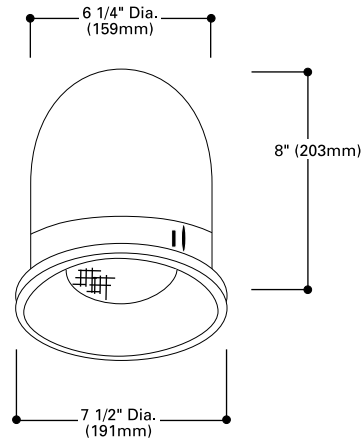

ATLITE

RF Recessed Adjustable

Recessed Adjustable
Less Battery
Incandescent Lamps

EMERGENCY LIGHTING

- Recessed adjustable units with baffle or cone inserts
- Lamp rotates 358° horizontally and 42° vertically
- White powder coat trim
- Supplied with mounting frame and junction box
- Adjustable mounting bars – ABI. 18" and 27" rigid mounting bars available
- Lamps are PAR36 sealed beam only – 6 or 12 volt
- Maximum lamp wattage is 50 watts
- Local 3 IBEW

DESCRIPTION

The RF Recessed Adjustable Series provides remote mount lighting in a recessed trim available in many finish choices for baffle or cone inserts to match virtually any existing installation. For use as a remote when connected to an emergency battery source.

DIMENSIONS

ORDERING INFORMATION

Catalog No.	Description	Ship Wt.
RF549	Black Baffle	8
RF549WB	White Baffle	8
RF556	Satin Black Cone	8
RF557	Satin Aluminum Cone	8
RF558	Satin Gold Cone	8
RF557-12	Aluminum Alzak Cone	8
RF558-13	Gold Alzak Cone	8

Note: PAR36 sealed beam lamp only. 6 or 12 volt.
Maximum wattage 50 watts. Please specify lamp when ordering.